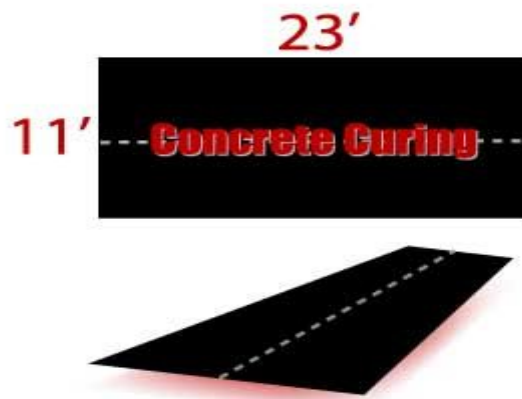

Concrete Curing

23' x 11' - 70lbs.

Price: **$1079.00**