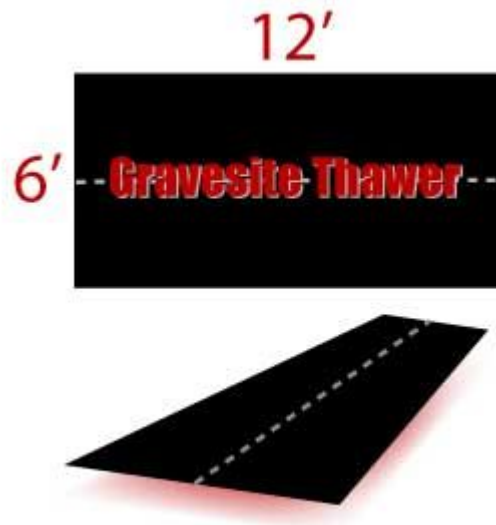

Product Description

This 6'x12' blanket was designed to thaw ground very fast at -40:F. This workhorse will heat up concrete floors in freezers up to 110: F in 8 hours. Melts ice and thaws ground for utilities. The EXTRA Hot Super Duty is a very versatile and effective blanket.